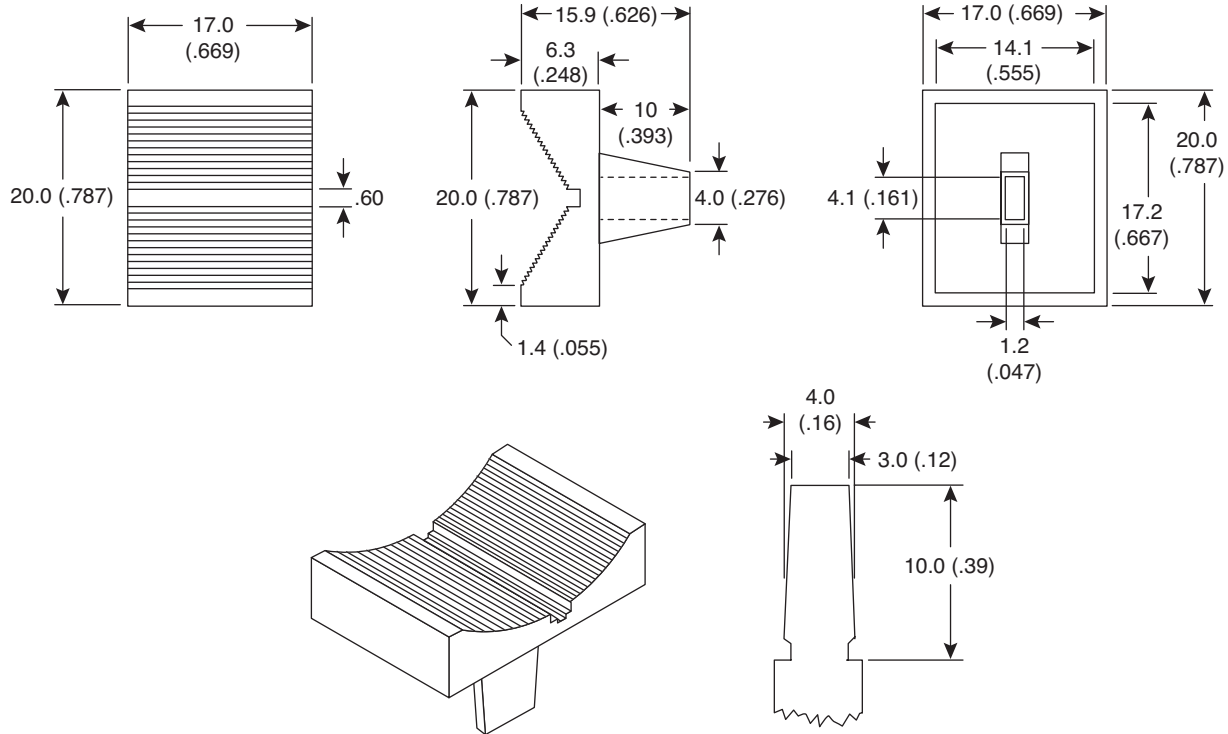

Date Last Revised: 1-20-05

DIMENSIONS: mm (In.)

SPECIFICATIONS	
Type:	High Visibility Color Slide
Material:	ABS Plastic
Width:	.68"
Height:	.63"
Lenght:	.79"
Color:	Orange w/ white indicator (450-3050) Black w/ white indicator (450-3051) Gray w/ black indicator (450-3052)